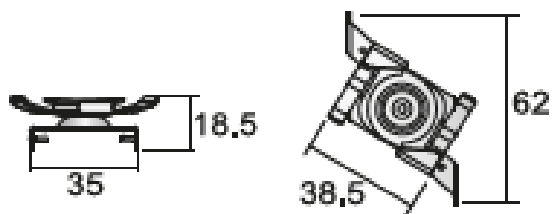

PRO-M146T

Accessoires Track System

T-Bar EZCLICK

Product code White (RAL 9010)  
EAN code White

PRO-M146T-W  
8719747930816

Product code Grey (RAL 7040)  
EAN code Grey

PRO-M146T-S  
8719747930823

Product code Black (RAL 9011)  
EAN code Black

PRO-M146T-B  
8719747930830

Main materials  
Net weight per piece  
Inner box / outer box  
Max pull streng

Steel  
16 g  
25 / 250 pcs  
150N

Dimensions

**ON THE RIGHT TRACK**